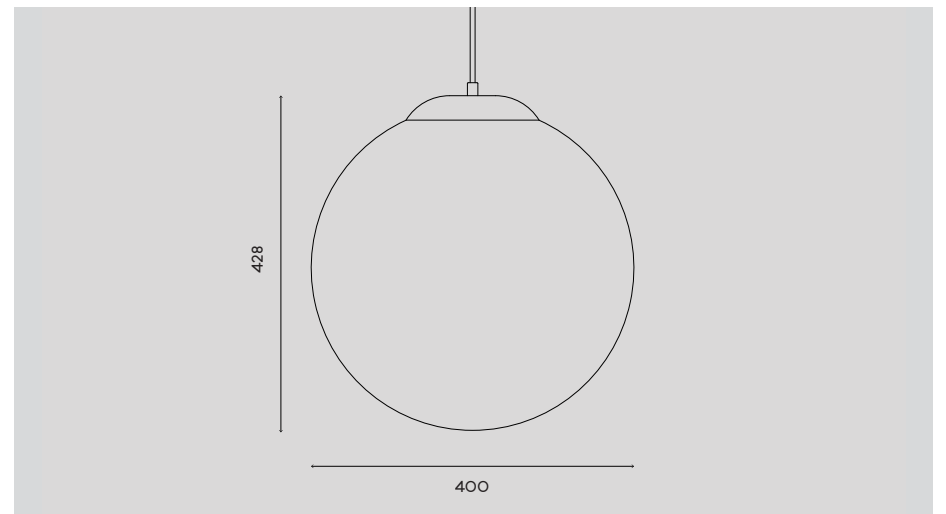

ANOTHER DOME WITH BRASS

DESCRIPTION: CLASSIC WHITE DOME WITH A LARGE BRASS COVER
SIZE: Ø350, Ø400 & CUSTOM
MATERIAL: MOUTH BLOWN GLASS / BRUSHED OR POLISHED BRASS
COLOUR: WHITE (TRIPLE LAYER) & CUSTOM
LIGHT SOURCE: E27, 7-10W, 2700/3000K, LED DIM
ARTICLE NO: PO07-L

COLOURS:

Custom size and colours available