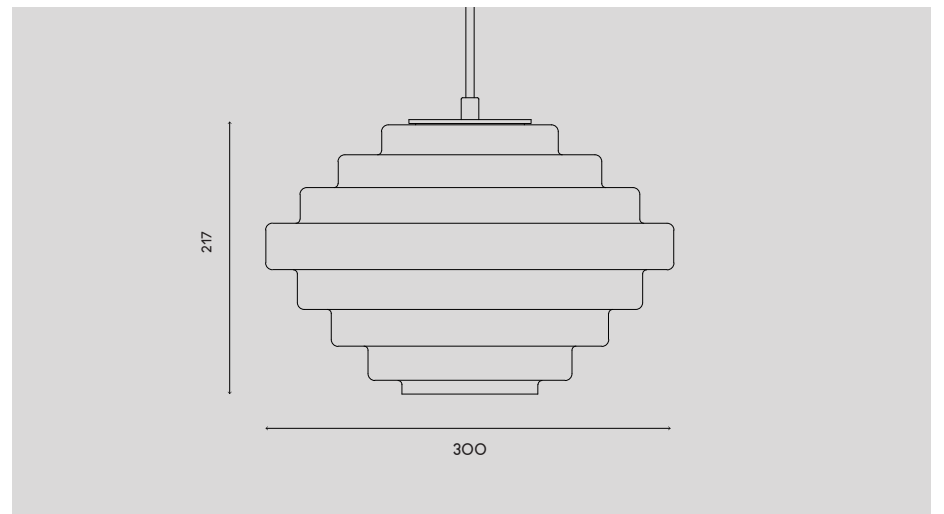

STEP BY STEP (Oh Baby)

DESCRIPTION: PLAYFULL AND SCULPTURAL PENDANT WITH COLOURFUL STEPS
SIZE: Ø300
MATERIAL: MOUTH BLOWN GLASS / BRUSHED BRASS
COLOUR: WHITE / CLEAR / SMOKE / HONEY / FUCHSIA / ROSÉ / CUSTOM
LIGHT SOURCE: E27, 4W, 2200/2700K, LED DIM
ARTICLE NO: POO3-M / POO3-L

COLOURS:

Custom colour available