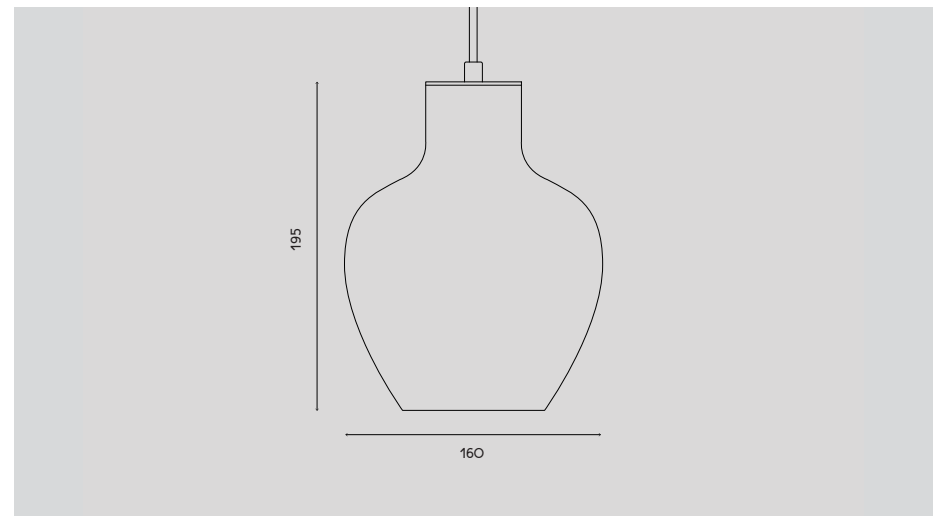

COLOURS:

Available end of 2023
Available as floor lamp

**Subtle acts
of rebellion.**

EMBRACE PENDANT

DESCRIPTION: ELEGANT TIMELESS PENDANT
SIZE: Ø160 / H194
MATERIAL: MOUTH BLOWN GLASS / BRUSHED BRASS
COLOUR: GREY / WHITE / AMBER / CUSTOM
LIGHT SOURCE: E27, 7W, 2200-2700K, LED DIM
ARTICLE NO: PO08-S