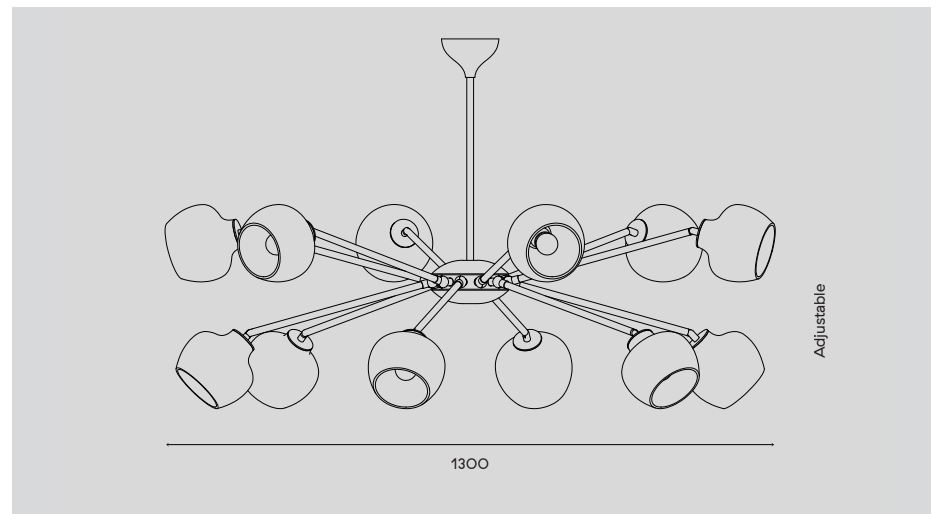

COLOURS:

EMBRACE CHANDELIER

DESCRIPTION: PREMIUM CHANDELIER WITH 12 EMBRACING ARMS
SIZE: Ø1300 / H540
MATERIAL: MOUTH BLOWN GLASS / SOLID BRASS DETAILS
COLOUR: WHITE OPAL TRIPLE / CLEAR / SMOKE / DARK AMBER / CUSTOM
LIGHT SOURCE: E27 KRONE, 4WX12, 2200K/2700K, LED DIM
ARTICLE NO: COO1-12

COLOURS:

Custom colour available

DREAM CLOUD

DESCRIPTION: HUGE SIZED PENDANT MADE IN ONE PIECE
SIZE: Ø650 / H478
MATERIAL: MOUTH BLOWN GLASS / BRUSHED BRASS
COLOUR: WHITE / CRYSTAL CLEAR / SMOKE / HONEY
LIGHT SOURCE: E27, 4-11W, 2200-3000K, LED DIM
ARTICLE NO: POO2-XL (MADE TO ORDER)