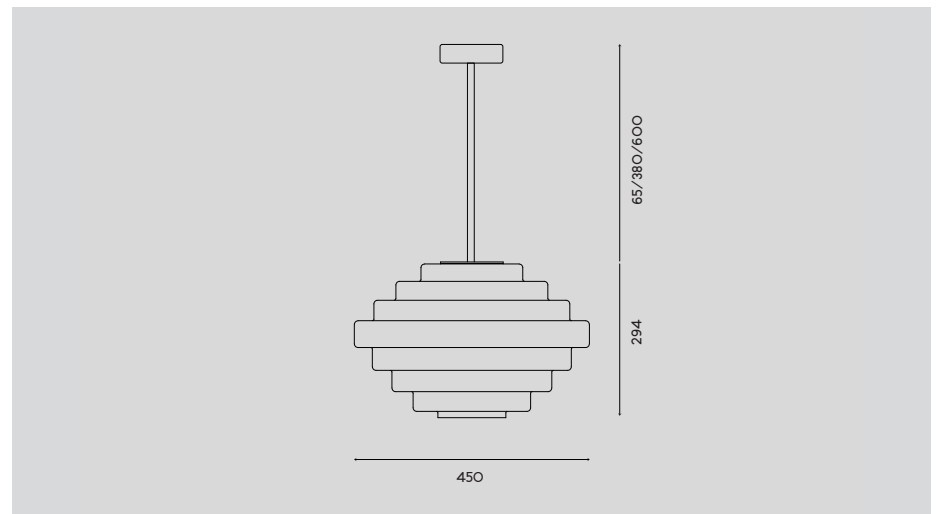

COLOURS:

Custom colour available

STEP BY STEP / Large

DESCRIPTION: ART DECO INSPIRED PENDANT
SIZE: Ø450
MATERIAL: MOUTH BLOWN GLASS / BRUSHED BRASS
COLOUR: WHITE / CLEAR / SMOKE / HONEY
LIGHT SOURCE: E27, 7W, 2200/2700K/3000K, LED DIM
ARTICLE NO: PO03-L

COLOURS:

EMBRACE CHANDELIER

DESCRIPTION: PREMIUM CHANDELIER WITH 12 EMBRACING ARMS
SIZE: Ø1300 / H540
MATERIAL: MOUTH BLOWN GLASS / SOLID BRASS DETAILS
COLOUR: WHITE OPAL TRIPLE / CLEAR / SMOKE / DARK AMBER / CUSTOM
LIGHT SOURCE: E27 KRONE, 4WX12, 2200K/2700K, LED DIM
ARTICLE NO: COO1-12