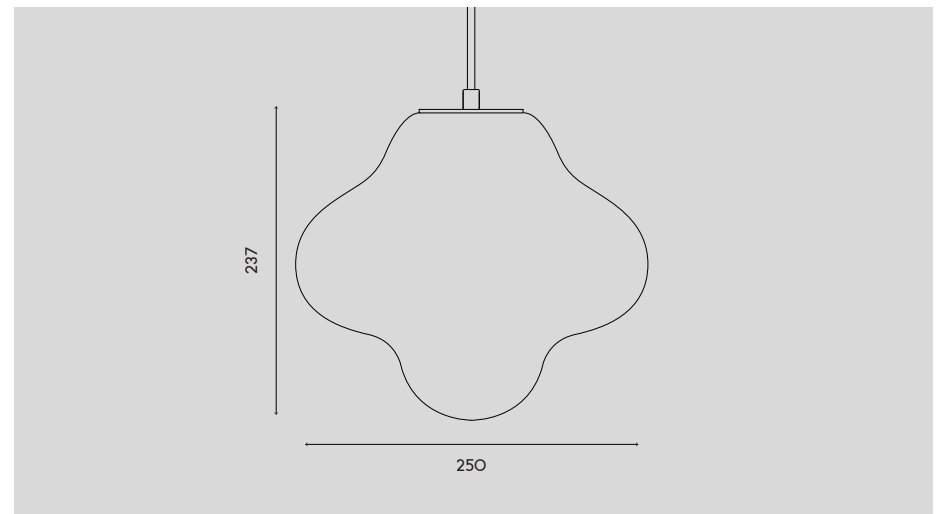

MARSHMALLOW LAMP

DESCRIPTION: MEDIUM SIZED PENDANT WITH A BIT OF HUMOUR
SIZE: Ø250 / H237
MATERIAL: MOUTH BLOWN GLASS / BRUSHED BRASS
COLOUR: GREY / AMBER / ROSÉ WINE / CUSTOM
LIGHT SOURCE: E27, 4W, 2700K, LED DIM
ARTICLE NO: PO05-M

COLOURS:

Custom colour available