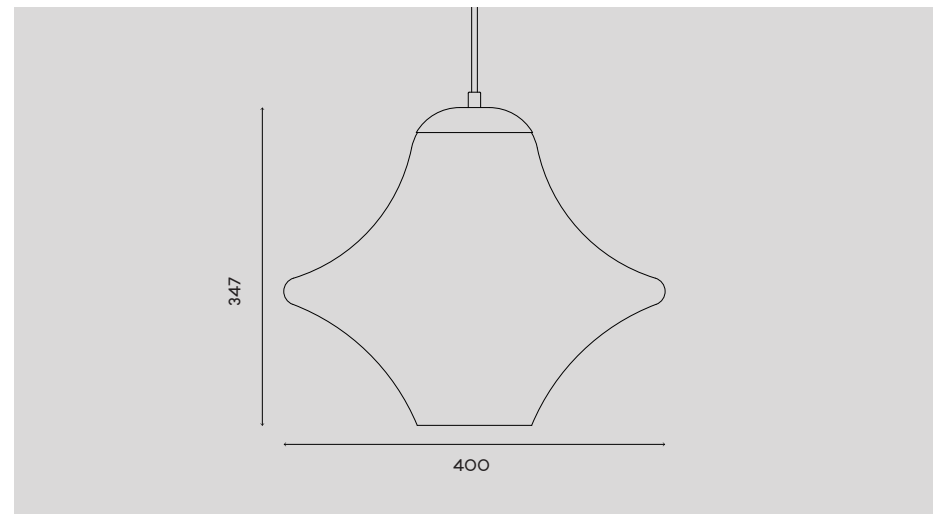

COLOURS:

Custom colour available

STEP BY STEP (Oh Baby)

DESCRIPTION: PLAYFULL AND SCULPTURAL PENDANT WITH COLOURFUL STEPS
SIZE: Ø300
MATERIAL: MOUTH BLOWN GLASS / BRUSHED BRASS
COLOUR: WHITE / CLEAR / SMOKE / HONEY / FUCHSIA / ROSÉ / CUSTOM
LIGHT SOURCE: E27, 4W, 2200/2700K, LED DIM
ARTICLE NO: POO3-M / POO3-L