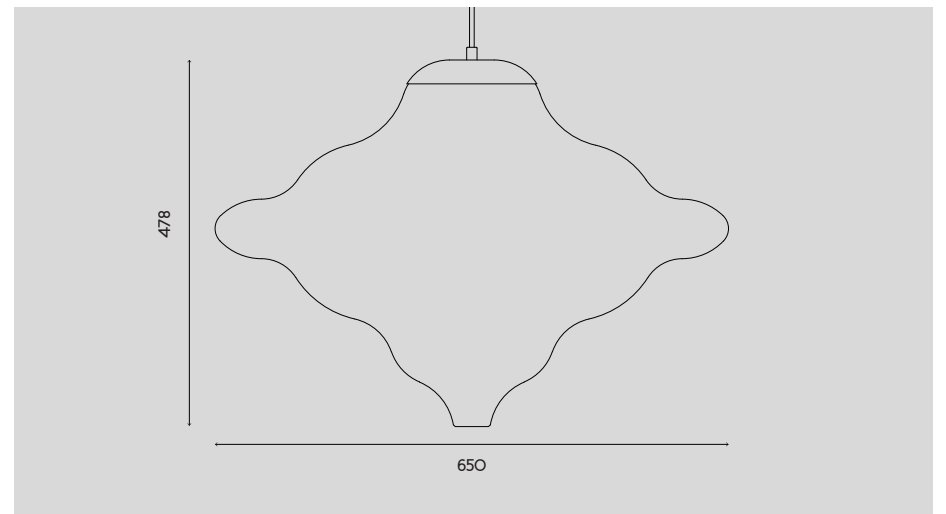

DREAM CLOUD

DESCRIPTION: HUGE SIZED PENDANT MADE IN ONE PIECE
SIZE: Ø650 / H478
MATERIAL: MOUTH BLOWN GLASS / BRUSHED BRASS
COLOUR: WHITE / CRYSTAL CLEAR / SMOKE / HONEY
LIGHT SOURCE: E27, 4-11W, 2200-3000K, LED DIM
ARTICLE NO: POO2-XL (MADE TO ORDER)

COLOURS:

Available end of 2023
Available as floor lamp