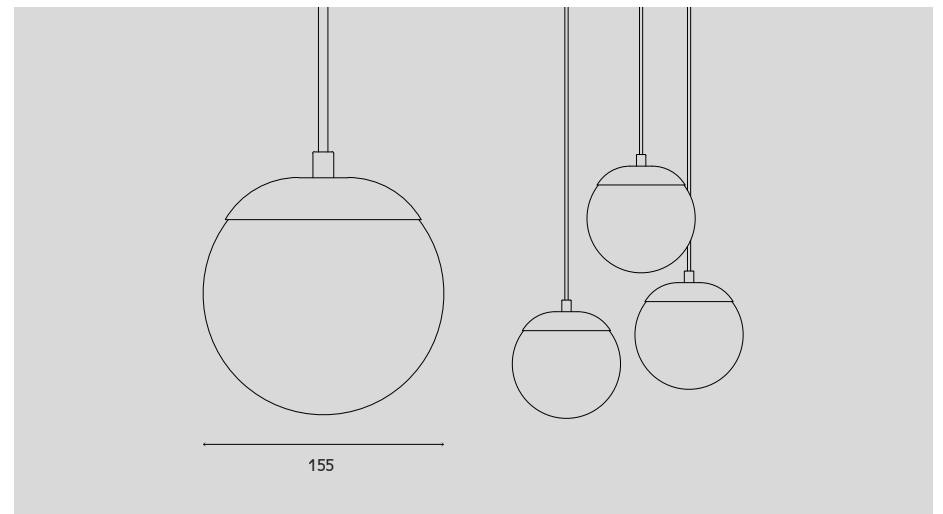

COLOURS:

Custom colour available

MARSHMALLOW LAMP

DESCRIPTION: MEDIUM SIZED PENDANT WITH A BIT OF HUMOUR
SIZE: Ø250 / H237
MATERIAL: MOUTH BLOWN GLASS / BRUSHED BRASS
COLOUR: GREY / AMBER / ROSÉ WINE / CUSTOM
LIGHT SOURCE: E27, 4W, 2700K, LED DIM
ARTICLE NO: PO05-M

COLOURS:

Custom colour available

NOT JUST ANOTHER DOME

DESCRIPTION: SMALL PENDANT WITH MULTIPLE OPTIONS
SIZE: Ø155
MATERIAL: MOUTH BLOWN GLASS / BRUSHED BRASS
SURFACE: SMOOTH OR WAVE GLASS / BRUSHED BRASS
COLOUR: SMOKE - CLEAR - WHITE - HONEY
LIGHT SOURCE: E27 KRONE, 4W, 2200/2700K, LED DIM
ARTICLE NO: PO06-S

COLOURS:

ANOTHER DOME WITH BRASS

DESCRIPTION: CLASSIC WHITE DOME WITH A LARGE BRASS COVER
SIZE: Ø350, Ø400 & CUSTOM
MATERIAL: MOUTH BLOWN GLASS / BRUSHED OR POLISHED BRASS
COLOUR: WHITE (TRIPLE LAYER) & CUSTOM
LIGHT SOURCE: E27, 7-10W, 2700/3000K, LED DIM
ARTICLE NO: PO07-L